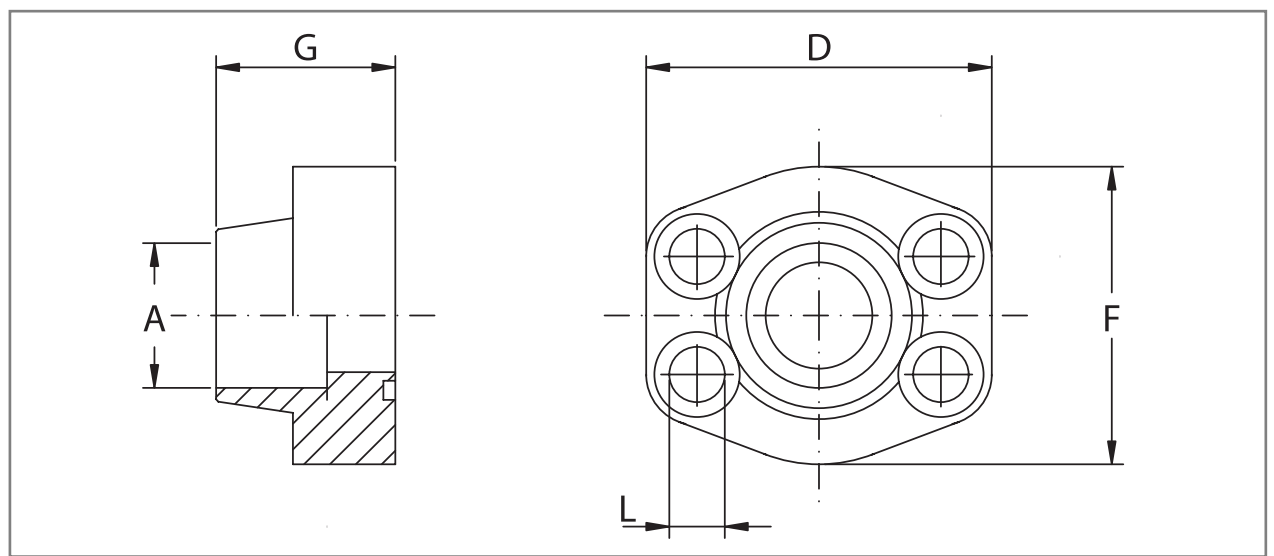

BRIDAS
SOLDABLES
DE ENCAJE

SOCKET
WELD
FLANGES

OSSO FACTORY

| Presion maxima/ maximum pressure Kg/cm ² | Medida/Size | Tipo/Type | Dimensiones/ Dimensions | | | | Tornillo/Screws (L) | | Or tipo/ Or type |
|---|-------------|------------------|-------------------------|-----|-----|----|---------------------|-------------|------------------|
| | | | A | D | F | G | Metrico/Metric | UNC | |
| SERIE 3000 | | | | | | | | | |
| 345 | 3/4" | BLB-3000-SW-1212 | 27,2 | 65 | 50 | 36 | M10x35 | 3/8"x1"1/2 | 2-214 |
| 345 | 1" | BLB-3000-SW-1616 | 34,0 | 70 | 55 | 38 | M10x35 | 3/8"x1"1/2 | 2-219 |
| 276 | 1"1/4 | BLB-3000-SW-2020 | 42,8 | 79 | 68 | 41 | M10x40 | 7/16"x1"3/4 | 2-222 |
| 207 | 1"1/2 | BLB-3000-SW-2424 | 48,6 | 93 | 78 | 45 | M12x45 | 1/2"x1"3/4 | 2-225 |
| 207 | 2" | BLB-3000-SW-3232 | 61,0 | 102 | 90 | 45 | M12x45 | 1/2"x1"3/4 | 2-228 |
| 172 | 2"1/2 | BLB-3000-SW-4040 | 76,6 | 114 | 105 | 50 | M12x45 | 1/2"x1"3/4 | 2-232 |
| 138 | 3" | BLB-3000-SW-4848 | 90,5 | 134 | 124 | 50 | M16x50 | 5/8"x2" | 2-237 |
| 34 | 3"1/2 | BLB-3000-SW-5656 | 103,0 | 152 | 136 | 48 | M16x50 | 5/8"x2" | 2-241 |
| 34 | 4" | BLB-3000-SW-6464 | 115,5 | 162 | 146 | 48 | M16x50 | 5/8"x2" | 2-254 |
| SERIE 6000 | | | | | | | | | |
| 414 | 3/4" | BLB-6000-SW-1212 | 27,2 | 71 | 55 | 35 | M10x40 | 3/8"x1"1/2 | 2-214 |
| 414 | 1" | BLB-6000-SW-1616 | 34,0 | 81 | 65 | 42 | M12x45 | 7/16"x1"3/4 | 2-219 |
| 414 | 1"1/4 | BLB-6000-SW-2020 | 42,8 | 95 | 78 | 45 | M14x45 | - | 2-222 |
| 414 | 1"1/2 | BLB-6000-SW-2424 | 48,6 | 112 | 94 | 50 | M16x55 | 5/8"x2"1/4 | 2-225 |
| 414 | 2" | BLB-6000-SW-3232 | 61,0 | 134 | 114 | 65 | M20x70 | 3/4"x2"3/4 | 2-228 |