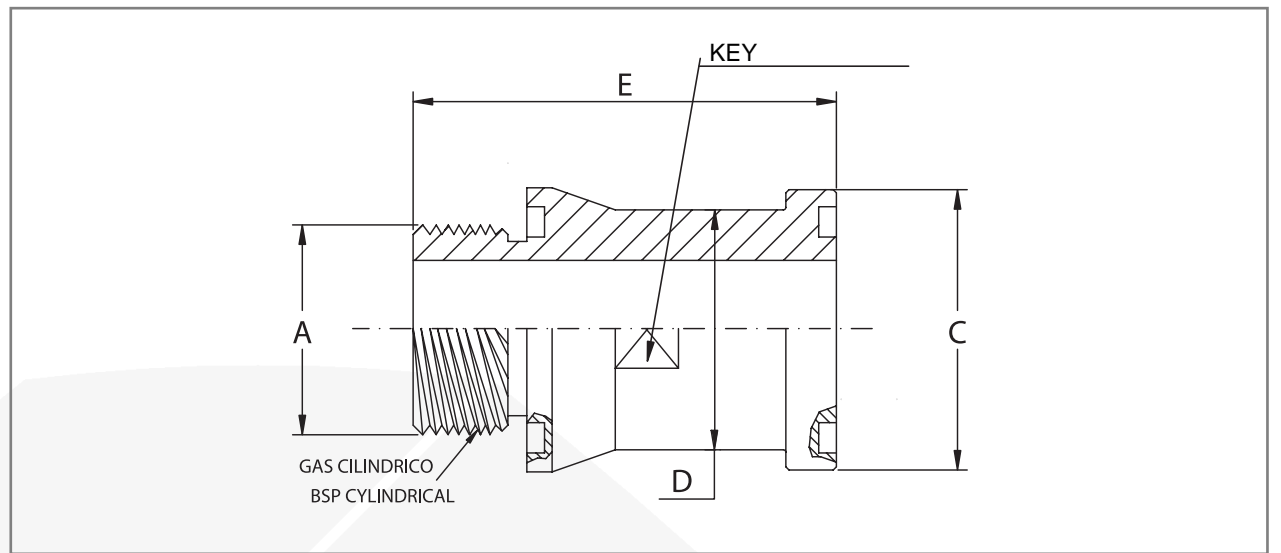

OSSO FACTORY

ADAPTADORES  
LARGOS ROSCADOS  
BSP CON DOBLE  
ASIENTO DE O-RING

BSP THREADED  
LONG ADAPTERS  
WITH DOUBLE  
O-RING SEAT

| Presion maxima/<br>maximum pressure<br>Kg/cm <sup>2</sup> | Medida/Size | Tipo/Type           | Dimensiones/ Dimensions |      |    |     | O-ring |
|---|-------------|---------------------|-------------------------|------|----|-----|--------|
|   |             |                     | A                       | C    | D  | E   |        |
| <b>SERIE 3000</b>   |             |                     |                         |      |    |     |        |
| 345   | 3/4"        | BRL-3000-RMBSP-1212 | 3/4"                    | 38,1 | 32 | 116 | 2-214  |
| 345   | 1"          | BRL-3000-RMBSP-1616 | 1"                      | 44,4 | 38 | 118 | 2-219  |
| 276   | 1"1/4       | BRL-3000-RMBSP-2020 | 1"1/4                   | 50,8 | 43 | 119 | 2-222  |
| 207   | 1"1/2       | BRL-3000-RMBSP-2424 | 1"1/2                   | 60,3 | 49 | 122 | 2-225  |
| 207   | 2"          | BRL-3000-RMBSP-3232 | 2"                      | 71,4 | 61 | 122 | 2-228  |
| <b>SERIE 6000</b>   |             |                     |                         |      |    |     |        |
| 414   | 3/4"        | BRL-6000-RMBSP-1212 | 3/4"                    | 41,3 | 32 | 117 | 2-214  |
| 414   | 1"          | BRL-6000-RMBSP-1616 | 1"                      | 47,6 | 38 | 118 | 2-219  |
| 414   | 1"1/4       | BRL-6000-RMBSP-2020 | 1"1/4                   | 54,0 | 44 | 119 | 2-222  |
| 414   | 1"1/2       | BRL-6000-RMBSP-2424 | 1"1/2                   | 63,5 | 51 | 122 | 2-225  |
| 414   | 2"          | BRL-6000-RMBSP-3232 | 2"                      | 79,4 | 67 | 122 | 2-228  |